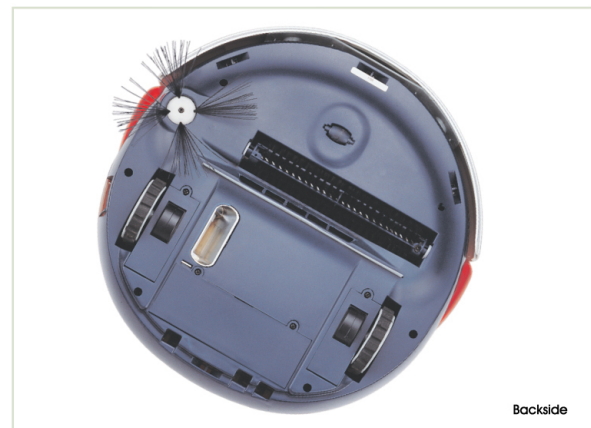

Features of CleanMate 365:

- With the rolling brushes and the strong vacuum entry, it is suitable for use on any normal floors except plush and long fur carpet.
- Compact shape enables it to clean completely under beds, tables and other furniture which standard upright vacuums cannot do.
- Attached ultraviolet tube can generate ozone to provide disinfection.
- Attached remote control can be directly embedded into the upper cover and can easily command it to clean any part of the room.
- With photo sensors, it can detect the stairs to avoid falling down.
- It will stop automatically and keep making a sound to alert you when gets stuck.
- A five-step repetitive rotation movement can guarantee the most effective way to fully cover all of your room.
- To be more flexible, you can use separate mode to split the five-step movement from sequential to independent type.
- Can be freely set the length of the cleaning time from 10 to 80 minutes in 10-minute increments.
- It will come out from dark areas and stop at a brighter spot once finished cleaning or battery power is in low level.
- There is a built-in slot for you to put fragrance to remove odors.

Dimension: 36(Diameter)cmx 9(Height)cm
weight 2.7Kg.

- Remote Control
- Automatic Cruise System
- Removing Allergens
- UV Ray Disinfection
- High Efficient Rolling Brush
- Warning Alarm When Stuck

Metapo Inc.
2380 Qume Drive #D
San Jose, CA 95131
tel (408) 943-9308
fax (408) 943-9309
www.metapo.com
sales@metapo.com

Caution!
Please do not
use on plush or
long fur carpet

CleanMate 365
CleanMate 365-Intelligent
Automatic Vacuum Cleaner

Repetitive Rotation Movement: